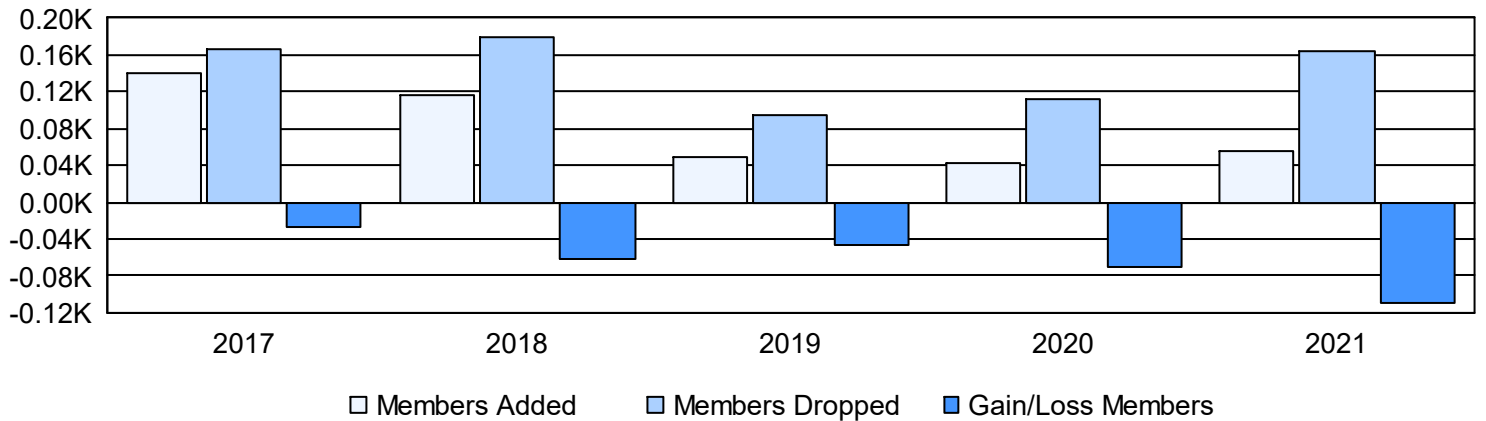

Year	New Clubs	Dropped Clubs	Gain/ Loss Clubs	New Members	Charter Members	Reinstate Members	Transfer Members	Total Member Added	Total Members Dropped	Gain/ Loss Members
2016-2017	2	3	-1	66	71	2	1	140	167	-27
2017-2018	1	2	-1	79	22	2	14	117	179	-62
2018-2019	0	1	-1	37	6	2	4	49	95	-46
2019-2020	0	1	-1	34	1	6	1	42	112	-70
2020-2021	0	1	-1	40	6	6	3	55	165	-110
Average	1	2	-1	51	21	4	5	81	144	-63

Clubs

Members