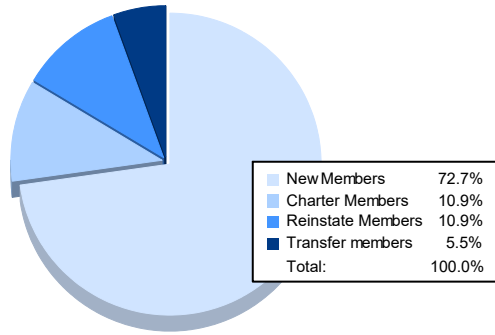

Membership Composition June 2021 Cumulative